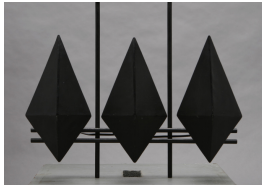

Péter Pierre Székely (1923 - 2001)

Sculptural metal sconces with three shades lighting (3 available), c.1960
Black painted metal
16H x 18.5W inches
40.6 x 47 cm
Signed, Unique piece, Original work of art.
(638)