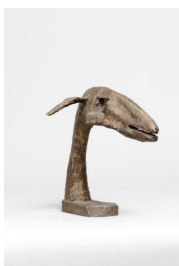

**Aglae Liberaki (1923-1985)**

*Sculpture*, c. 1964  
Bronze  
11H x 18W x 2.5D inches  
27.9H x 45.7W x 6.4D cm  
Signed, Unique piece, Original work of art.  
(AL602)

**Aglae Liberaki (1923-1985)**

*"Goat" Sculpture*, 1957  
Bronze  
15.5H x 16.5W x 15D inches  
39.4H x 41.9W x 38.1D cm  
(AL727)